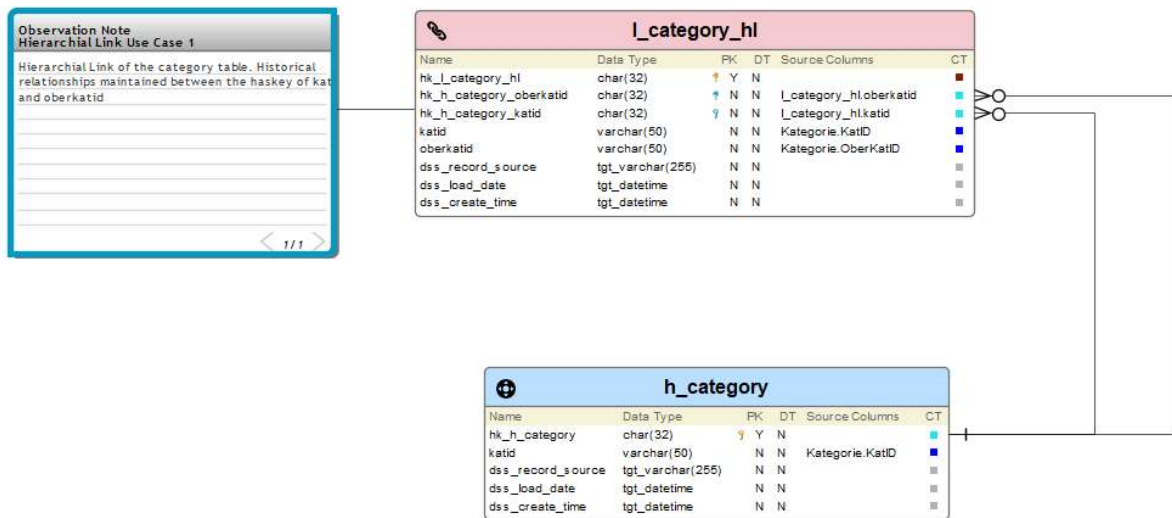

# 1. Hierarchical Link

## Data Vault design

## Load and Staging generated automatically by 3D

The screenshot displays four database schema windows in WhereScape RED:

- l\_category\_hi**: A table with columns: hh\_i\_category\_hi (char(32)), hh\_h\_category\_oberkaltid (char(32)), hh\_h\_category\_kaltid (char(32)), daa\_record\_source (lgl, varchar(255)), daa\_load\_state (lgl, datetime), and daa\_create\_time (lgl, datetime). It includes foreign key relationships to stage\_category\_hi.
- stage\_category\_hi**: A table with columns: hh\_i\_category\_hi (char(32)), hh\_h\_category\_oberkaltid (char(32)), hh\_h\_category\_kaltid (char(32)), oberkaltid (varchar(50)), daa\_record\_source (lgl, varchar(255)), daa\_load\_state (lgl, datetime), and daa\_create\_time (lgl, datetime). It includes foreign key relationships to stage\_category.
- stage\_category**: A table with columns: hh\_h\_category (char(32)), kaltid (varchar(50)), name (varchar(512)), daa\_change\_hash\_category\_msc (lgl, char(32)), daa\_record\_source (lgl, varchar(255)), daa\_load\_state (lgl, datetime), and daa\_create\_time (lgl, datetime). It includes foreign key relationships to load\_kategorie\_willibald\_webshop.
- load\_kategorie\_willibald webshop**: A table with columns: kaltid (varchar(50)), oberkaltid (varchar(50)), name (varchar(512)), daa\_record\_source (lgl, varchar(255)), daa\_load\_state (lgl, datetime), and daa\_create\_time (lgl, datetime). It includes foreign key relationships to the source table.

## Data Lineage in WhereScape RED

Note: WhereScape Red uses the XML File to build the data warehouse objects and all code routines to ingest the load tables, ODS layers, views, stage tables and the raw vault or the business vault layers.