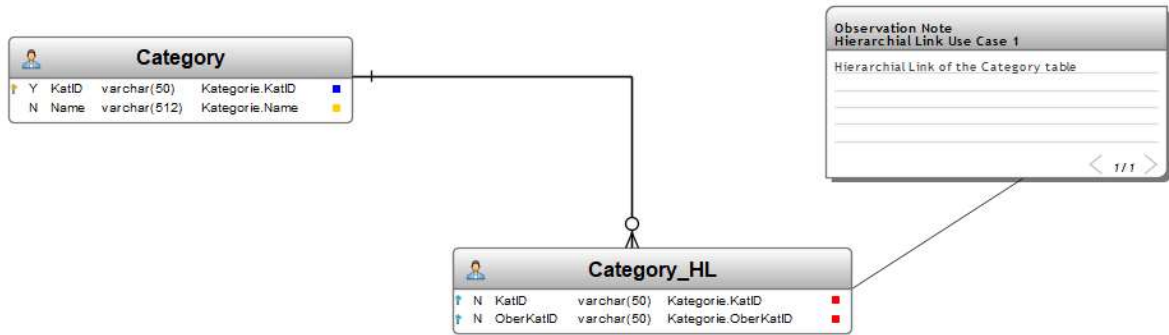

1. Hierarchical Link

Data Vault design