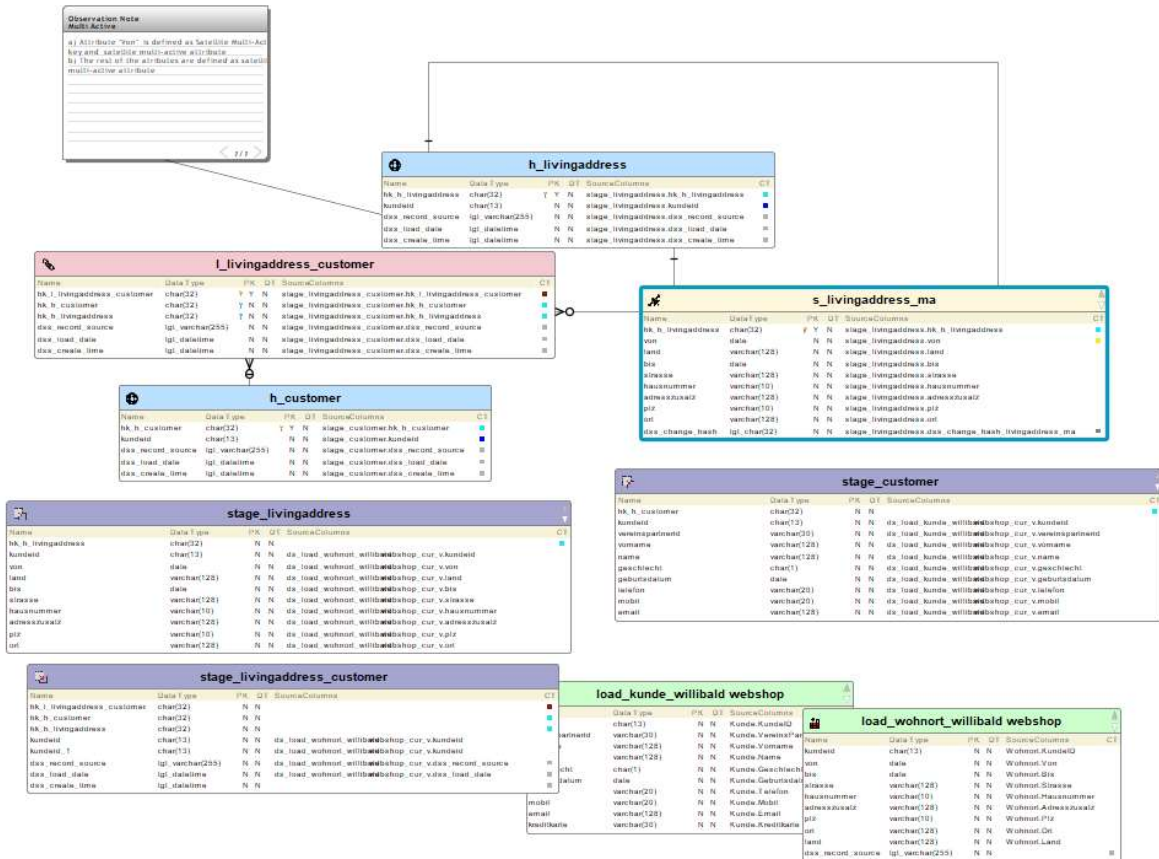

### Data Vault design

### Raw Vault generated automatically by 3D

## Load and Staging generated automatically by 3D

## Data Lineage in WhereScape RED

Note: WhereScape Red uses the XML File to build the data warehouse objects and all code routines to ingest the load tables, ODS layers, views, stage tables and the raw vault or the business vault layers.