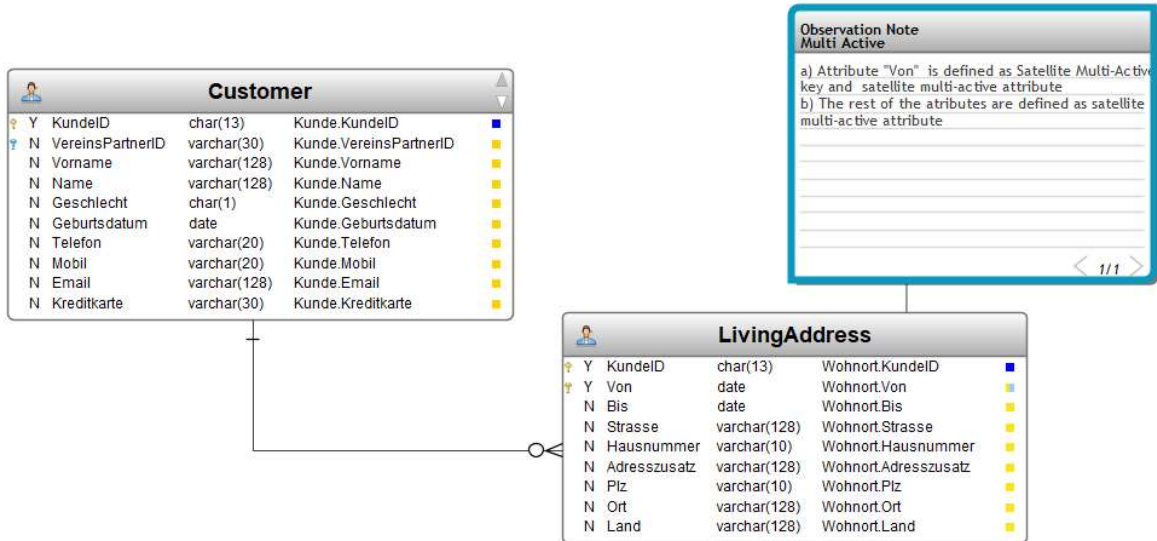

### Data Vault design

### Raw Vault generated automatically by 3D

## Data Lineage in WhereScape RED

Note: WhereScape Red uses the XML File to build the data warehouse objects and all code routines to ingest the load tables, ODS layers, views, stage tables and the raw vault or the business vault layers.