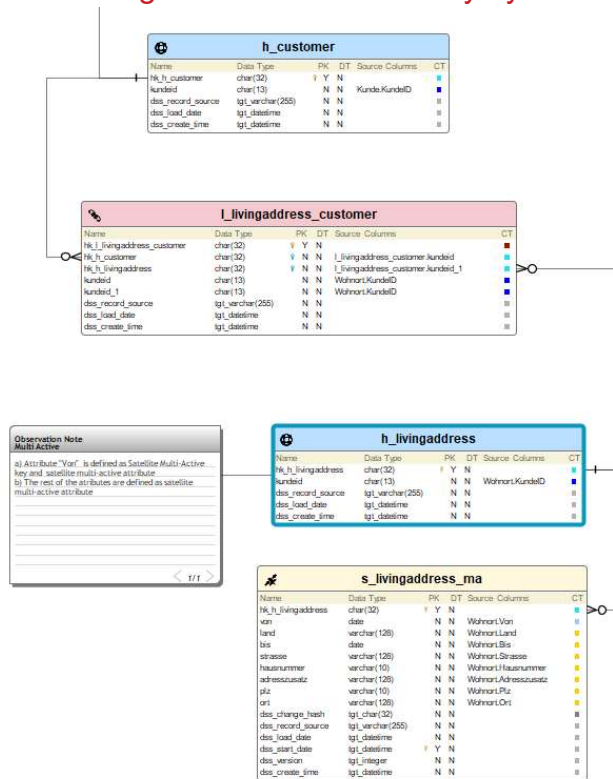

## 2. Multi-Active Satellite

### Data Vault design

### Raw Vault generated automatically by 3D

## Data Lineage in WhereScape RED

Note: WhereScape Red uses the XML File to build the data warehouse objects and all code routines to ingest the load tables, ODS layers, views, stage tables and the raw vault or the business vault layers.