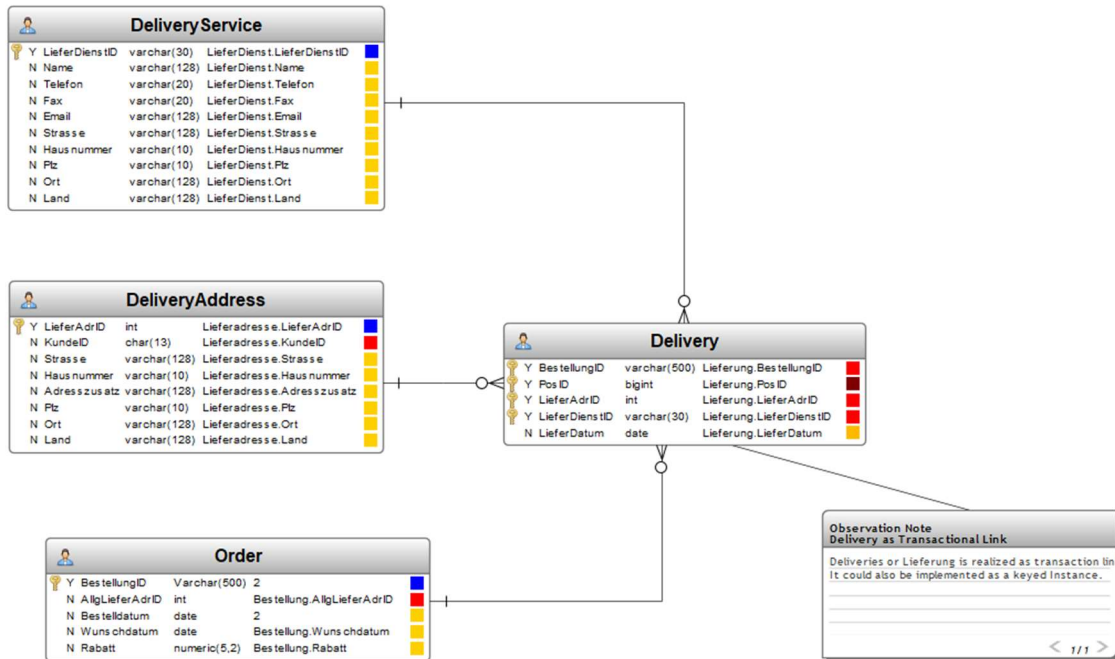

## 4. m:n Tables without own key

### Data Vault design

Table Delivery/Lieferung designed as transactional link PosId as Link dependent child

## Load and Staging generated automatically by 3D

The link l\_delivery is landed, staged and loaded from the delivery table of the webshop.

## Data Lineage in WhereScape RED