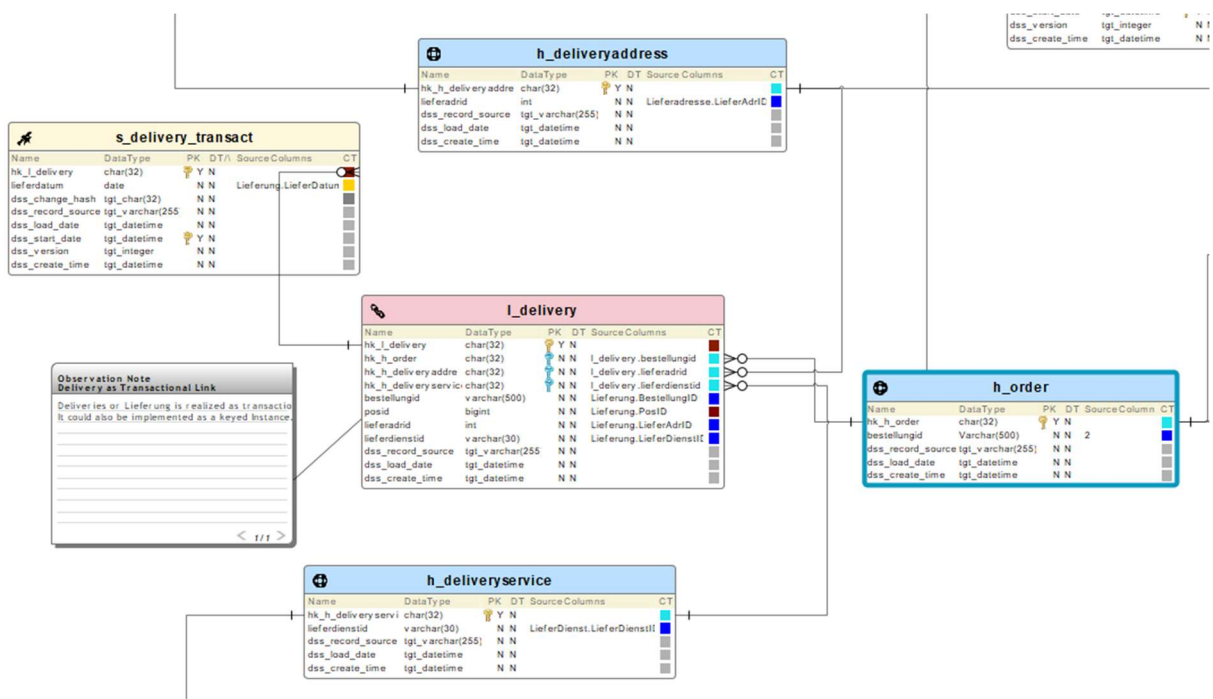

## 4. m:n Tables without own key

### Data Vault design

Table Delivery/Lieferung designed as transactional link PosId as Link dependent child

## Load and Staging generated automatically by 3D

The link l\_delivery is landed, staged and loaded from the delivery table of the webshop.

## Data Lineage in WhereScape RED